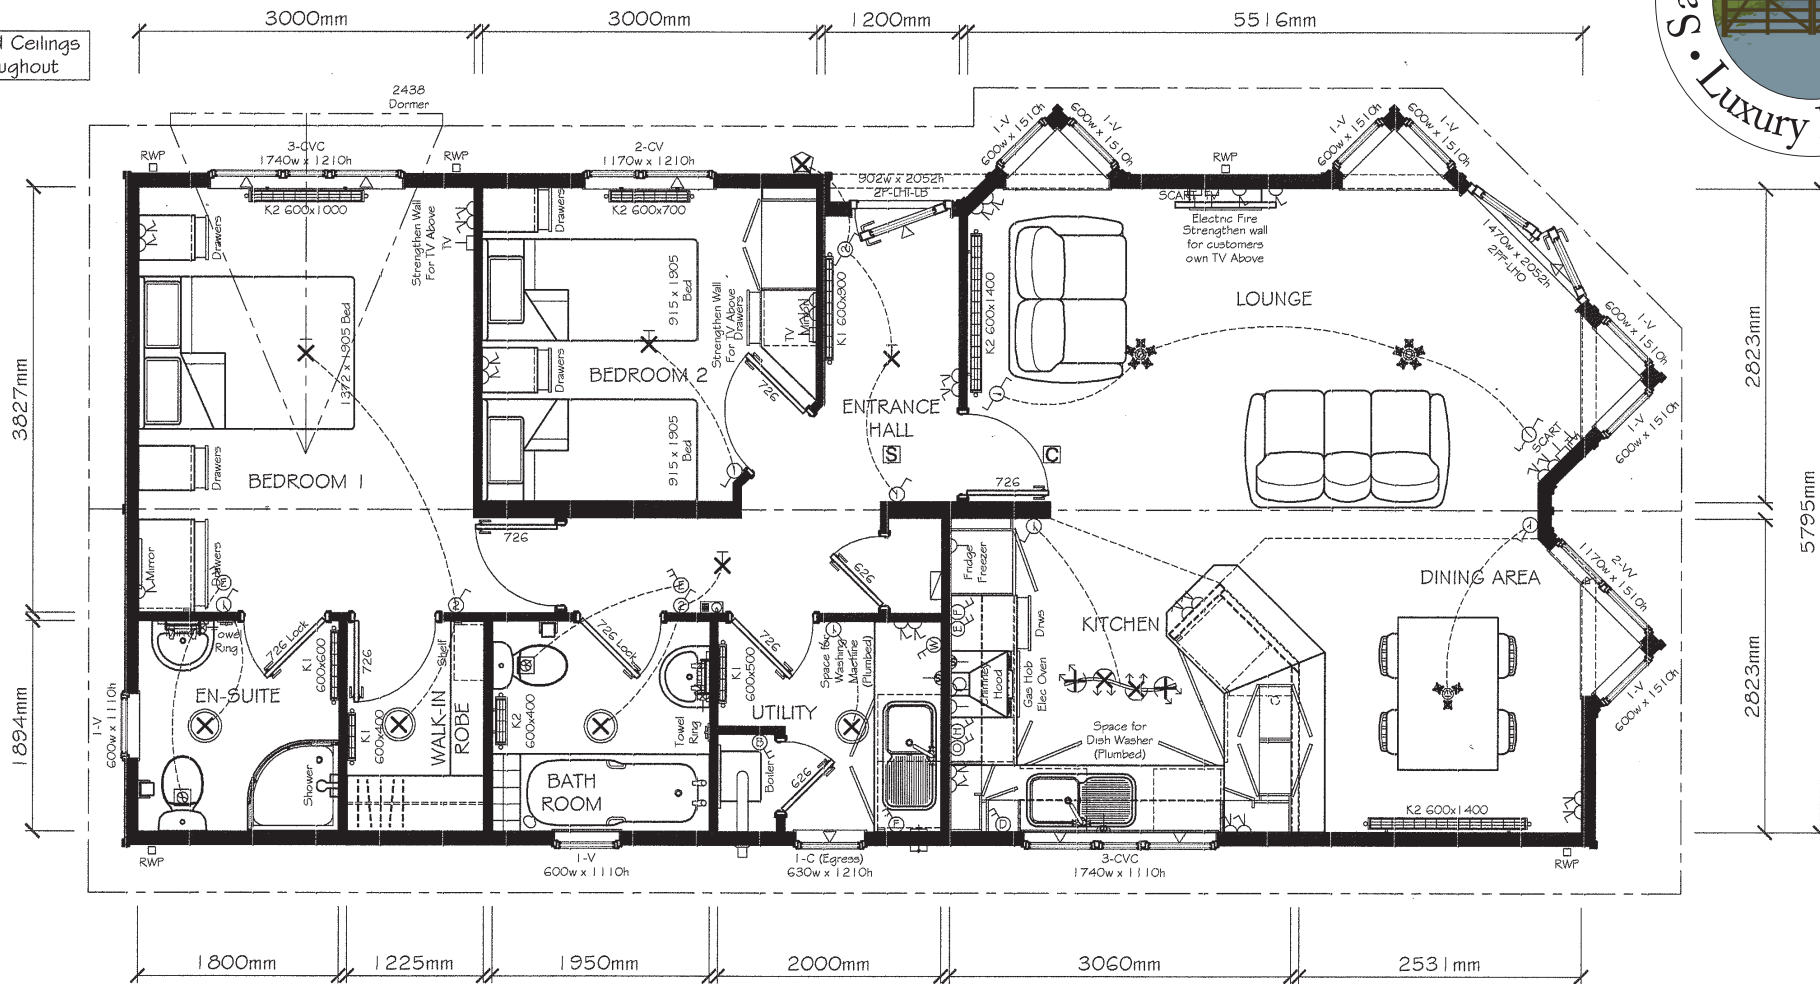

Vaulted Ceilings
Throughout

		New Lane, Huntington, York, YO32 9PR Tel: (0)1904 628611 Fax: (0)1904 611760 Email: sales@adventhomes.co.uk	
Park & Leisure Homes			
13.106m x 5.960m (43'-0" x 20') 2007 Tarragon 2BHUE Special			
Holker Estates - Old Park Wood (00505)			
Date:	27th March 2007	Code:	06 70
Scale:	1:25 (on A1)	Dwg No:	0042
Drawn:	Gareth Brown	Serial No:	07 AV 70 1411
This home is designed in accordance with BS:3632:2005			